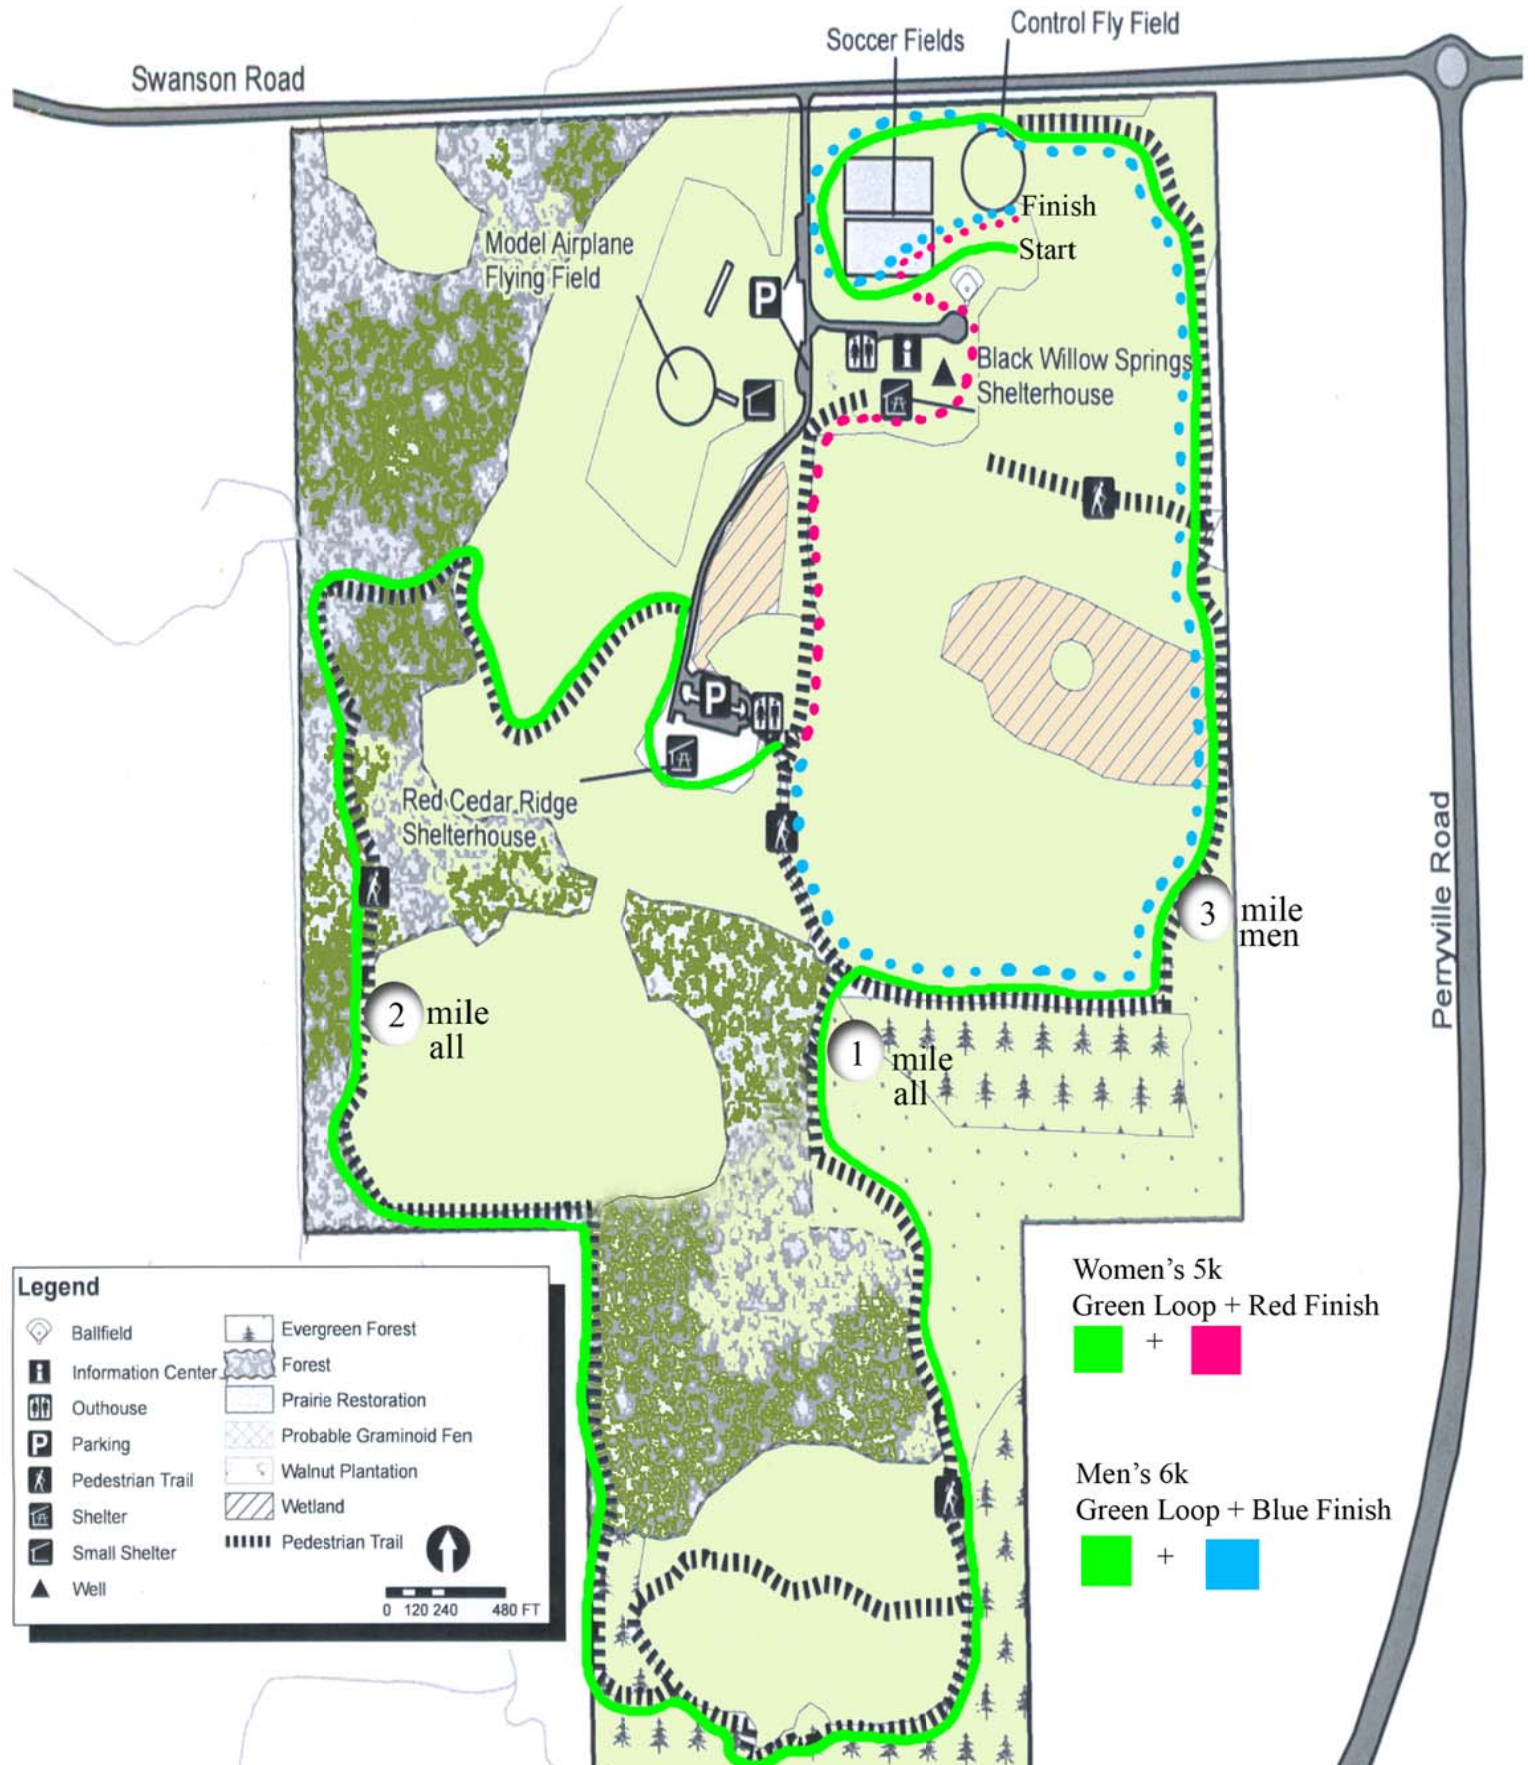

Beloit College Early Bird
Thursday, September 1, 2016
Kieselburg Forest Preserve
5801 Swanson Road
Roscoe, IL 61073

4:30 W-5000m

5:15 M 6000m

ENTRIES-

AccuRace Timing will be our timing company

Entries can be done @ DirectAthletics-

entries due by 6:00 p.m. 8/30/16

Entry fee 200.00 to cover cost (payable to Beloit College Athletics)

TRAINERS

will be on site @ 3:15

ice/water will be provided

email me with any individual needs

KIESELBURG FOREST PRESERVE

5801 Swanson Road

Legend

	Ballfield		Evergreen Forest
	Information Center		Forest
	Outhouse		Prairie Restoration
	Parking		Probable Graminoid Fen
	Pedestrian Trail		Walnut Plantation
	Shelter		Wetland
	Small Shelter		Pedestrian Trail
	Well		

0 120 240 480 FT

Women's 5k
Green Loop + Red Finish

Men's 6k
Green Loop + Blue Finish